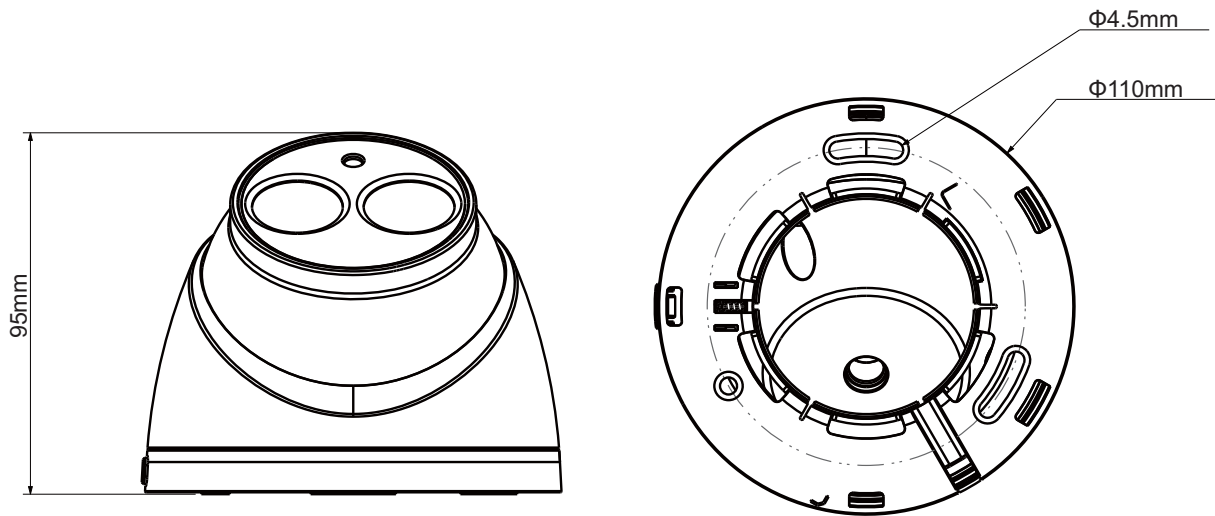

### 2.1Megapixel 1080P Water-proof WDR IR HDCVI Dome Camera

#### Features

- 1/2.7" 2.1Megapixel CMOS
- 25/30fps@1080P, 25/30/50/60fps@720P
- High speed, long distance real-time transmission
- HD and SD dual-output
- OSD Menu, control over coaxial cable
- WDR(120dB), Day/Night(ICR), AWB, AGC, BLC, 3DNR
- 3.6mm fixed lens (2.8mm, 6mm, 8mm optional)
- Max. IR LEDs length 50m, Smart IR
- IP67, DC12V

## Technical Specifications

Model	DH-HAC-HDW2221EP	DH-HAC-HDW2221EN
<b>Camera</b>		
Image Sensor	1/2.7" 2.1Megapixel CMOS	
Effective Pixels	1928(H)×1088(V)	
Electronic Shutter	1/3s~1/300,000s	
Video Frame Rate	25/30/50/60fps@720P; 25/30fps@1080P	
Synchronization	Internal	
Mini. Illumination	0.03Lux/F2.0, 0Lux IR on	
Video Output	1-channel BNC HDCVI high definition video output & CVBS standard definition video output	
<b>Camera Features</b>		
Max. IR LEDs Length	50m, Smart IR	
Day/Night	Auto(ICR) / Color / B/W	
Backlight Compensation	120dB True WDR	
Noise Reduction	2D/3D	
OSD Menu	Multi-language	
<b>Lens</b>		
Focal Length	3.6mm (2.8mm, 6mm, 8mm optional)	
Angle of View	H: 90°(115.6/59.4°/41.4°)	
Mount Type	M12	
<b>General</b>		
Power Supply	DC12V±25%	
Power Consumption	Max 5.5W	
Working Environment	-30°C~+60°C / Less than 95%RH (no condensation)	
Transmission Distance	Over 500m via 75-3 coaxial cable	
Ingress Protection	IP67	
Dimensions(W×D×H)	Φ110mm×95mm	
Weight	0.3kg	
Material	Metal (inner core) + Plastic (outside)	

## Dimensions (mm)