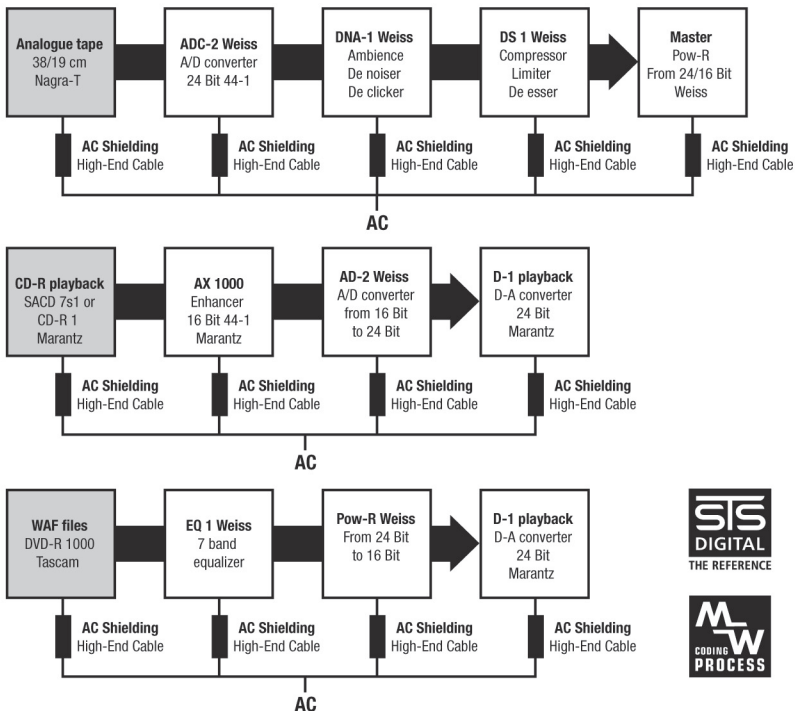

MW MASTERING CODING PROCESS BLOCK DIAGRAM

SD
DIGITAL
THE REFERENCE

MW
CODING
PROCESS