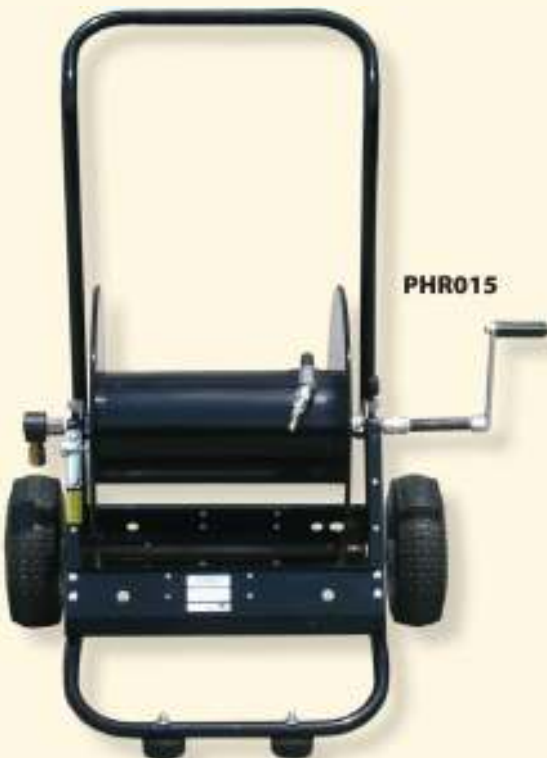

PHR015

DON'T SEE THE EXACT HOSE REEL THAT YOU NEED, CALL YOUR PRESSURE-PRO