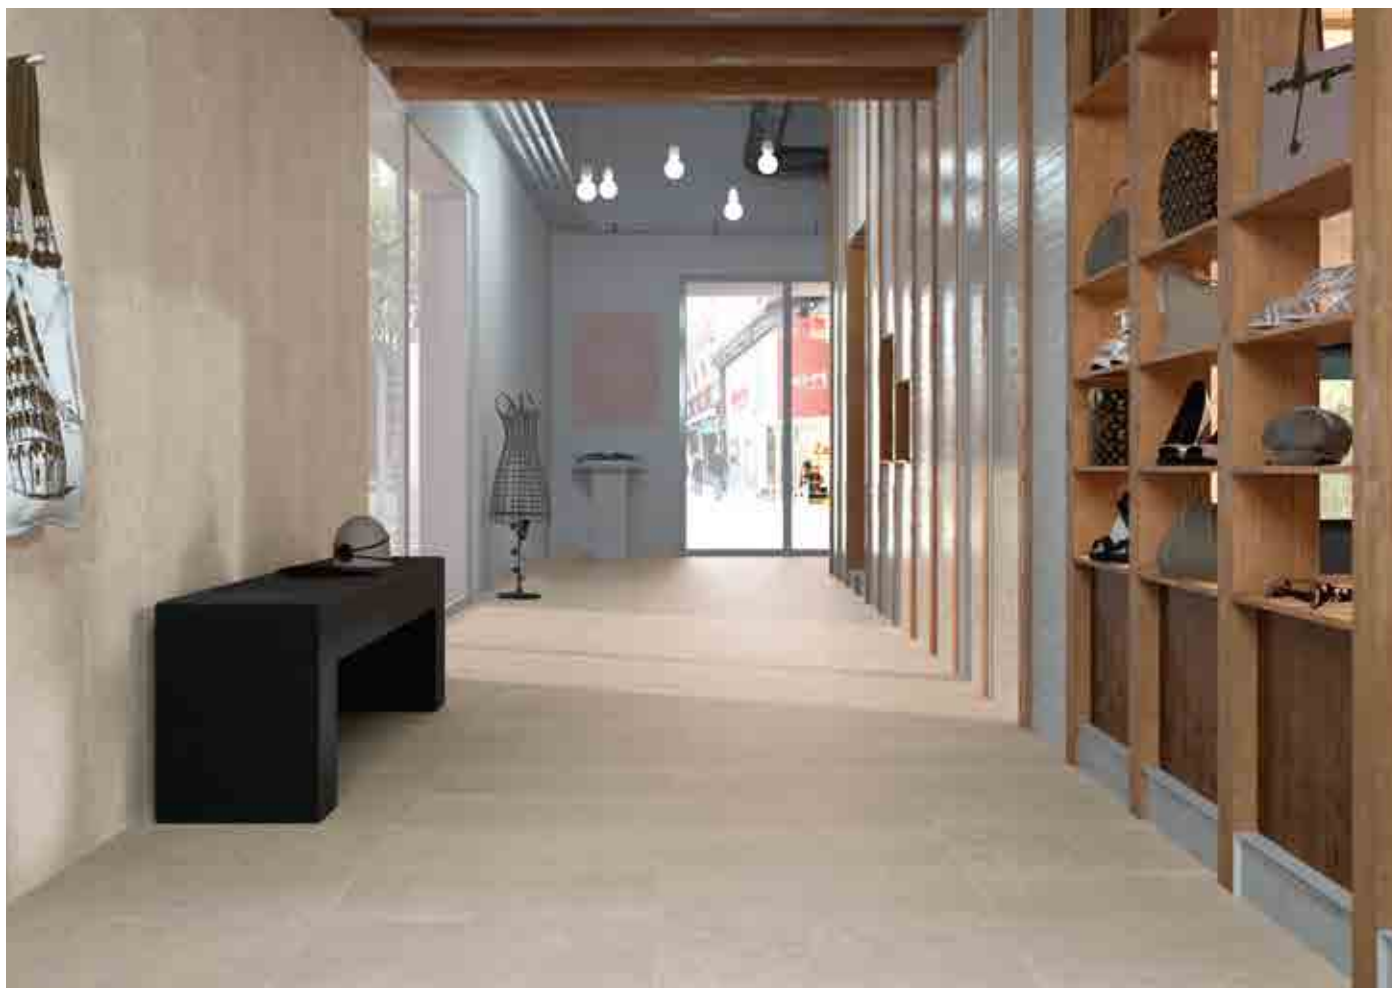

P4060L

Experience Avero 40 x 60 cm.