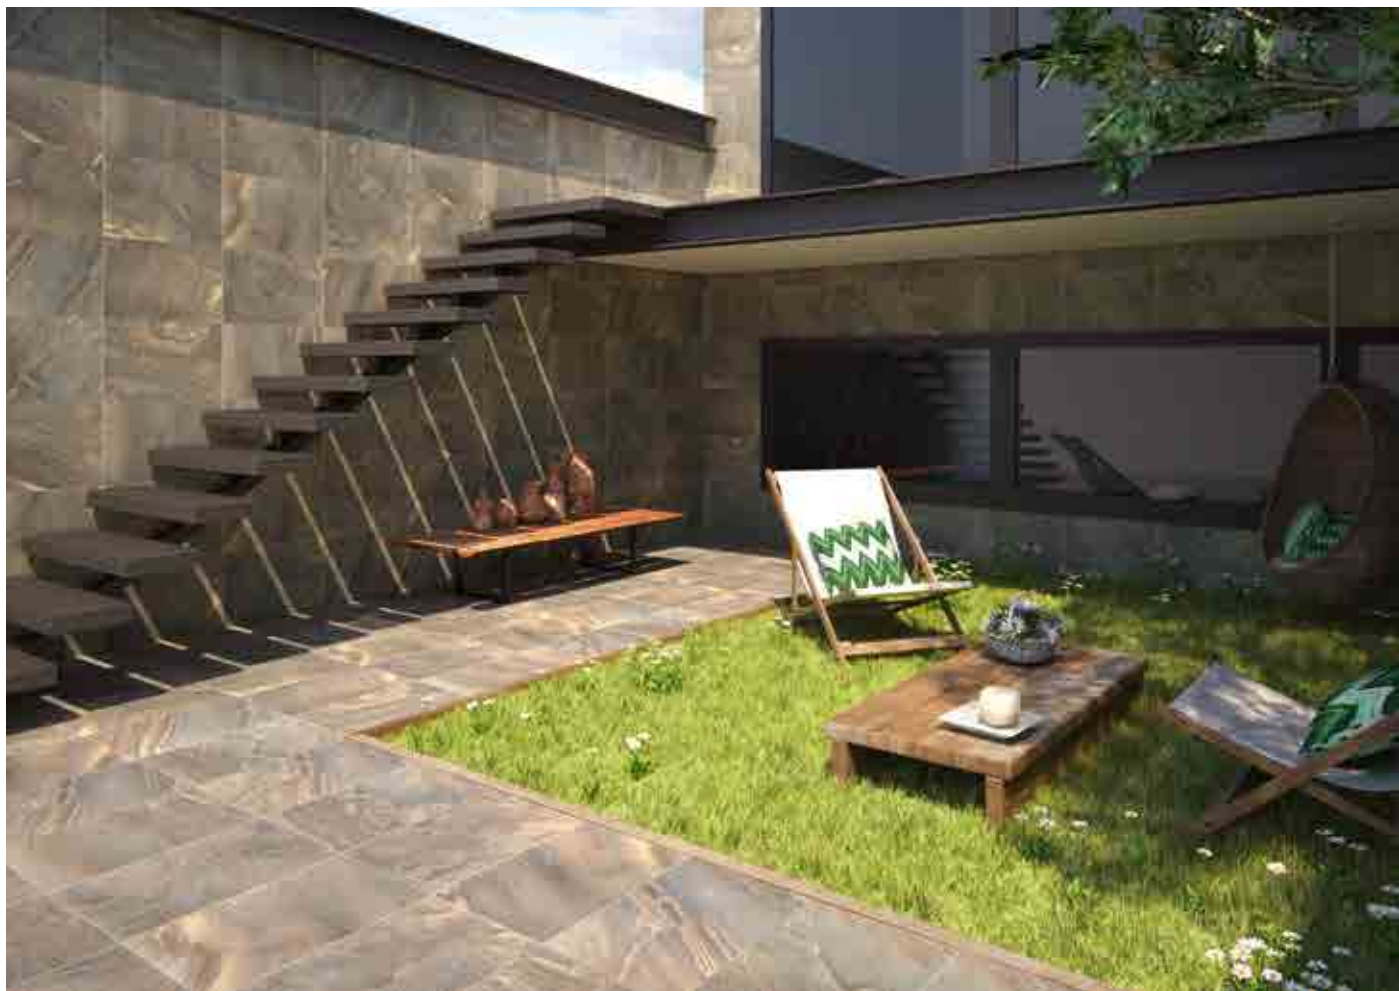

Rodapié / Skirting Ladda TR-06
8 x 40 cm. [PCK. 40]

Relieve
Relief

Ladda Beige
40 x 60 cm.

P4060RA

Relieve
Relief

Ladda Brown
40 x 60 cm.

P4060RA

Ladda Brown 40 x 60 cm.