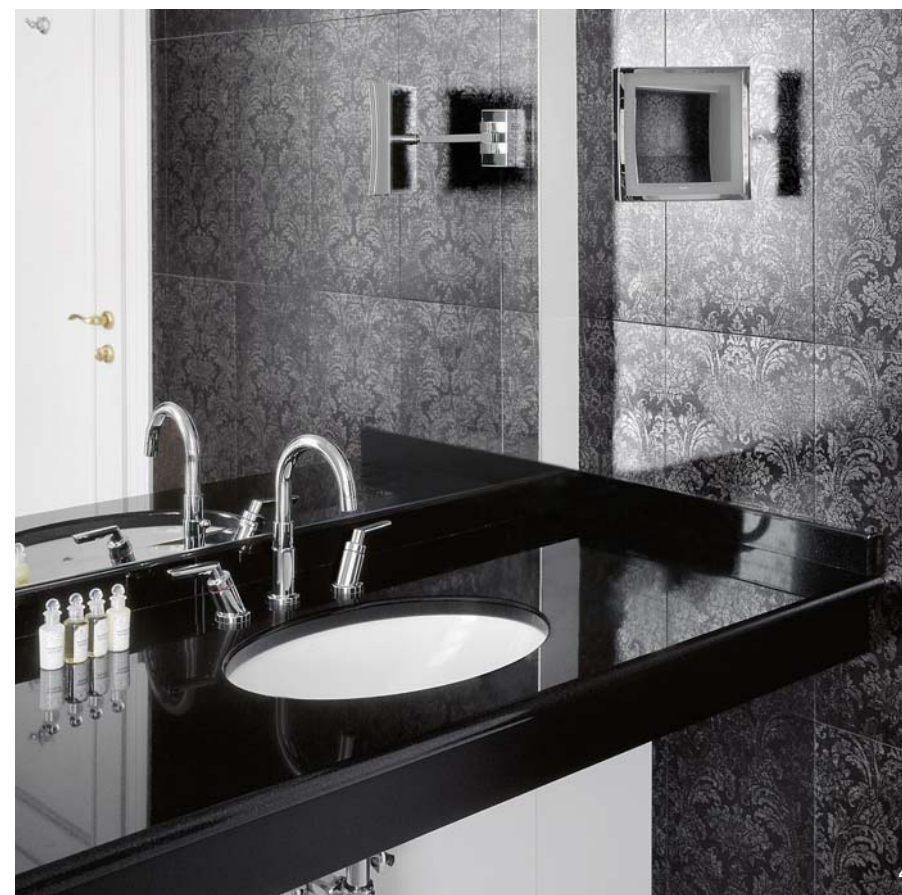

3 The Landmark – Residential
Architect: Squire & Partners, London, UK
Products: Memento, Omnia Architectura

4 Radisson Royal – Hospitality
Architect: Arkadi Mordvinov und Wjatscheslaw, Moscow, Russia
Products: Evana, Strada