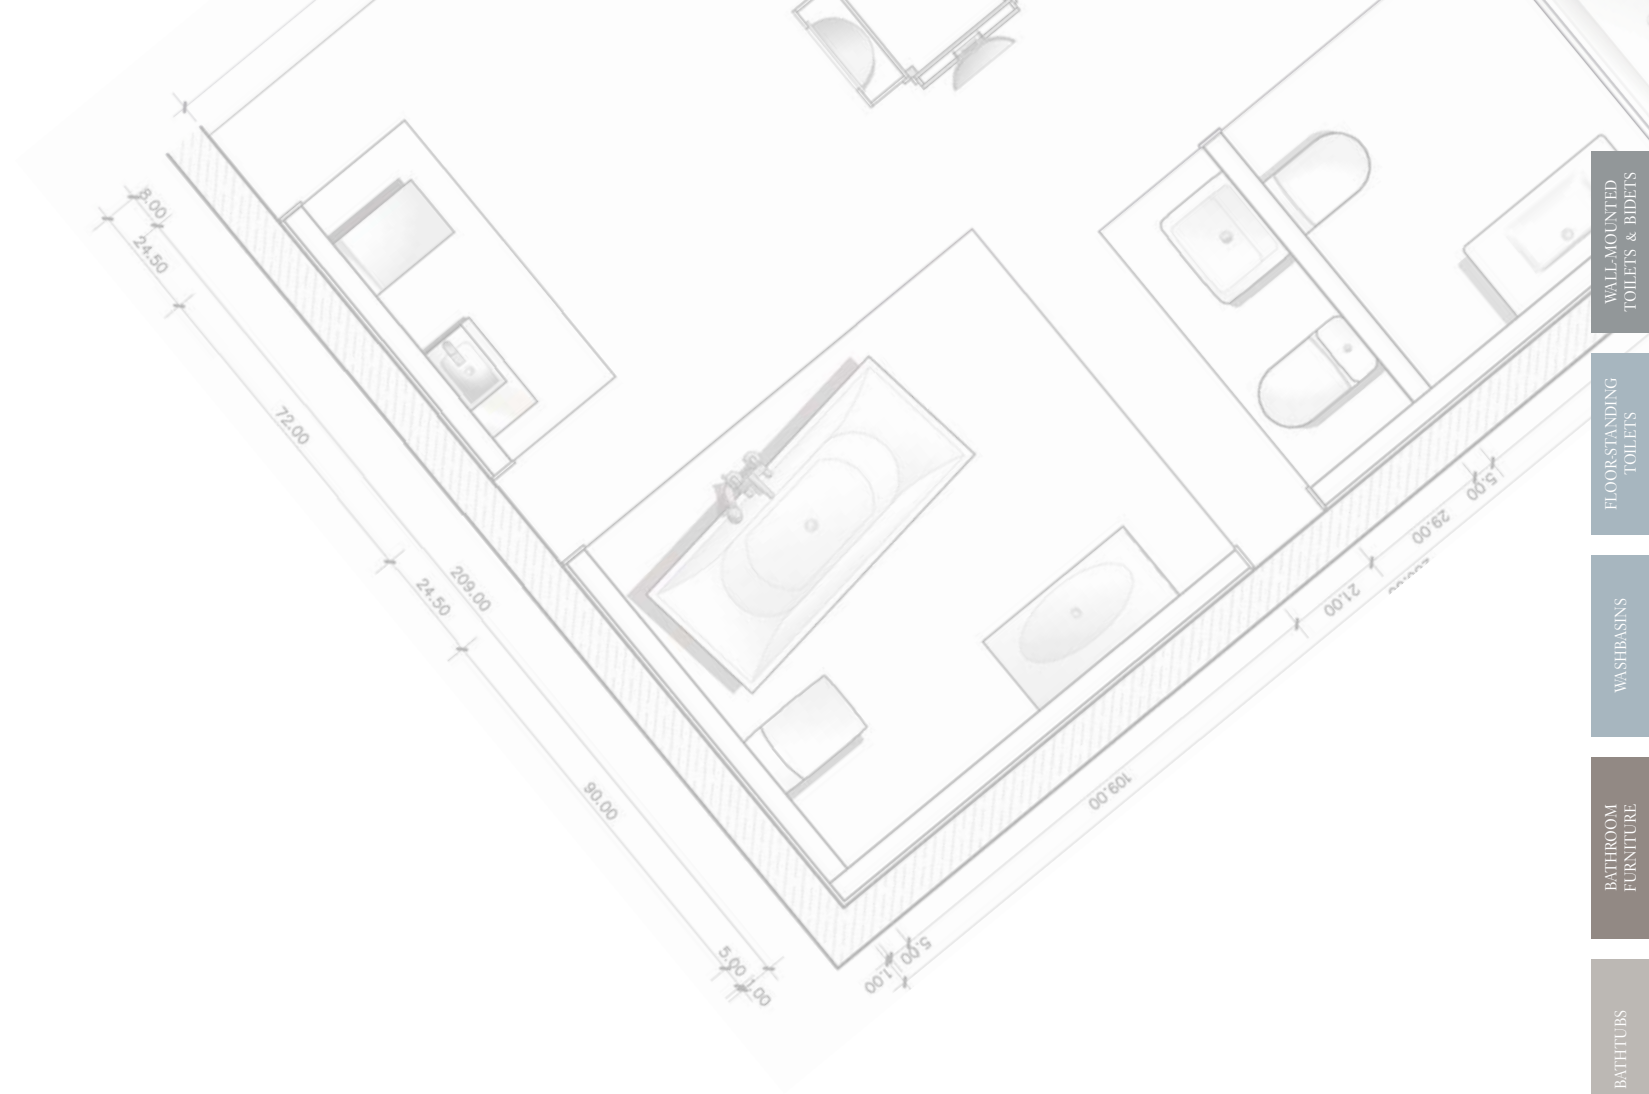

2012

SUBWAY
Subway one piece toilet completes the global bestseller collection.

2015

PERCEPTION +
Perception + cabinets combine European design with American practicality.

TABLE OF CONTENTS

06	WALL-MOUNTED TOILETS & BIDETS
18	FLOOR-STANDING TOILETS
26	WASHBASINS
34	BATHROOM FURNITURE
44	BATHTUBS
50	MEDICINE CABINETS & MIRRORS
60	REFERENCE PROJECTS