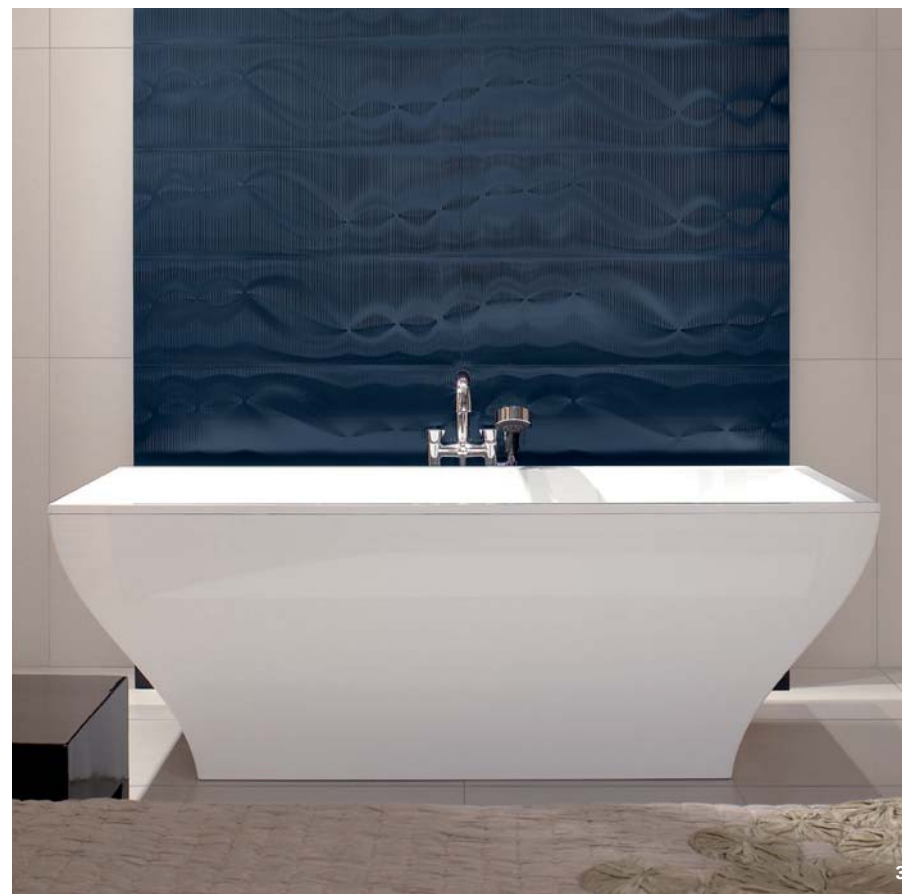

Further technical information can be found at www.villeroy-boch.com

BATHTUBS

Relax in Style

Villeroy & Boch's bathtubs are not only relaxing, they are also built to last. The company's own material innovation, Quaryl®, is a sturdy, heat-retaining material that is warm to the touch and easy to clean. The award-winning bathtub assortment offers a variety of distinctive styles and shapes.

1

3

2

4

1 AVEO – Exceptional Design Sensibility
 Designed exclusively for Villeroy & Boch by famed architectural firm Conran & Partners in London, the IF award-winning Aveo immerses bathers in an experience that engages all the senses. Fluid lines and gentle curves add softness to this contemporary design, while its Quaryl® construction, a Villeroy & Boch innovation, ensures its durability.

2 SQUARO – Design-driven Style Squaro is a purely contemporary design statement, with precision formed rim, crisp corners and sleek styling. Bathers experience total relaxation in the deep well of the squaro tub, whether they're sitting or reclining. Quaryl® construction offers sturdiness and good heat retention.