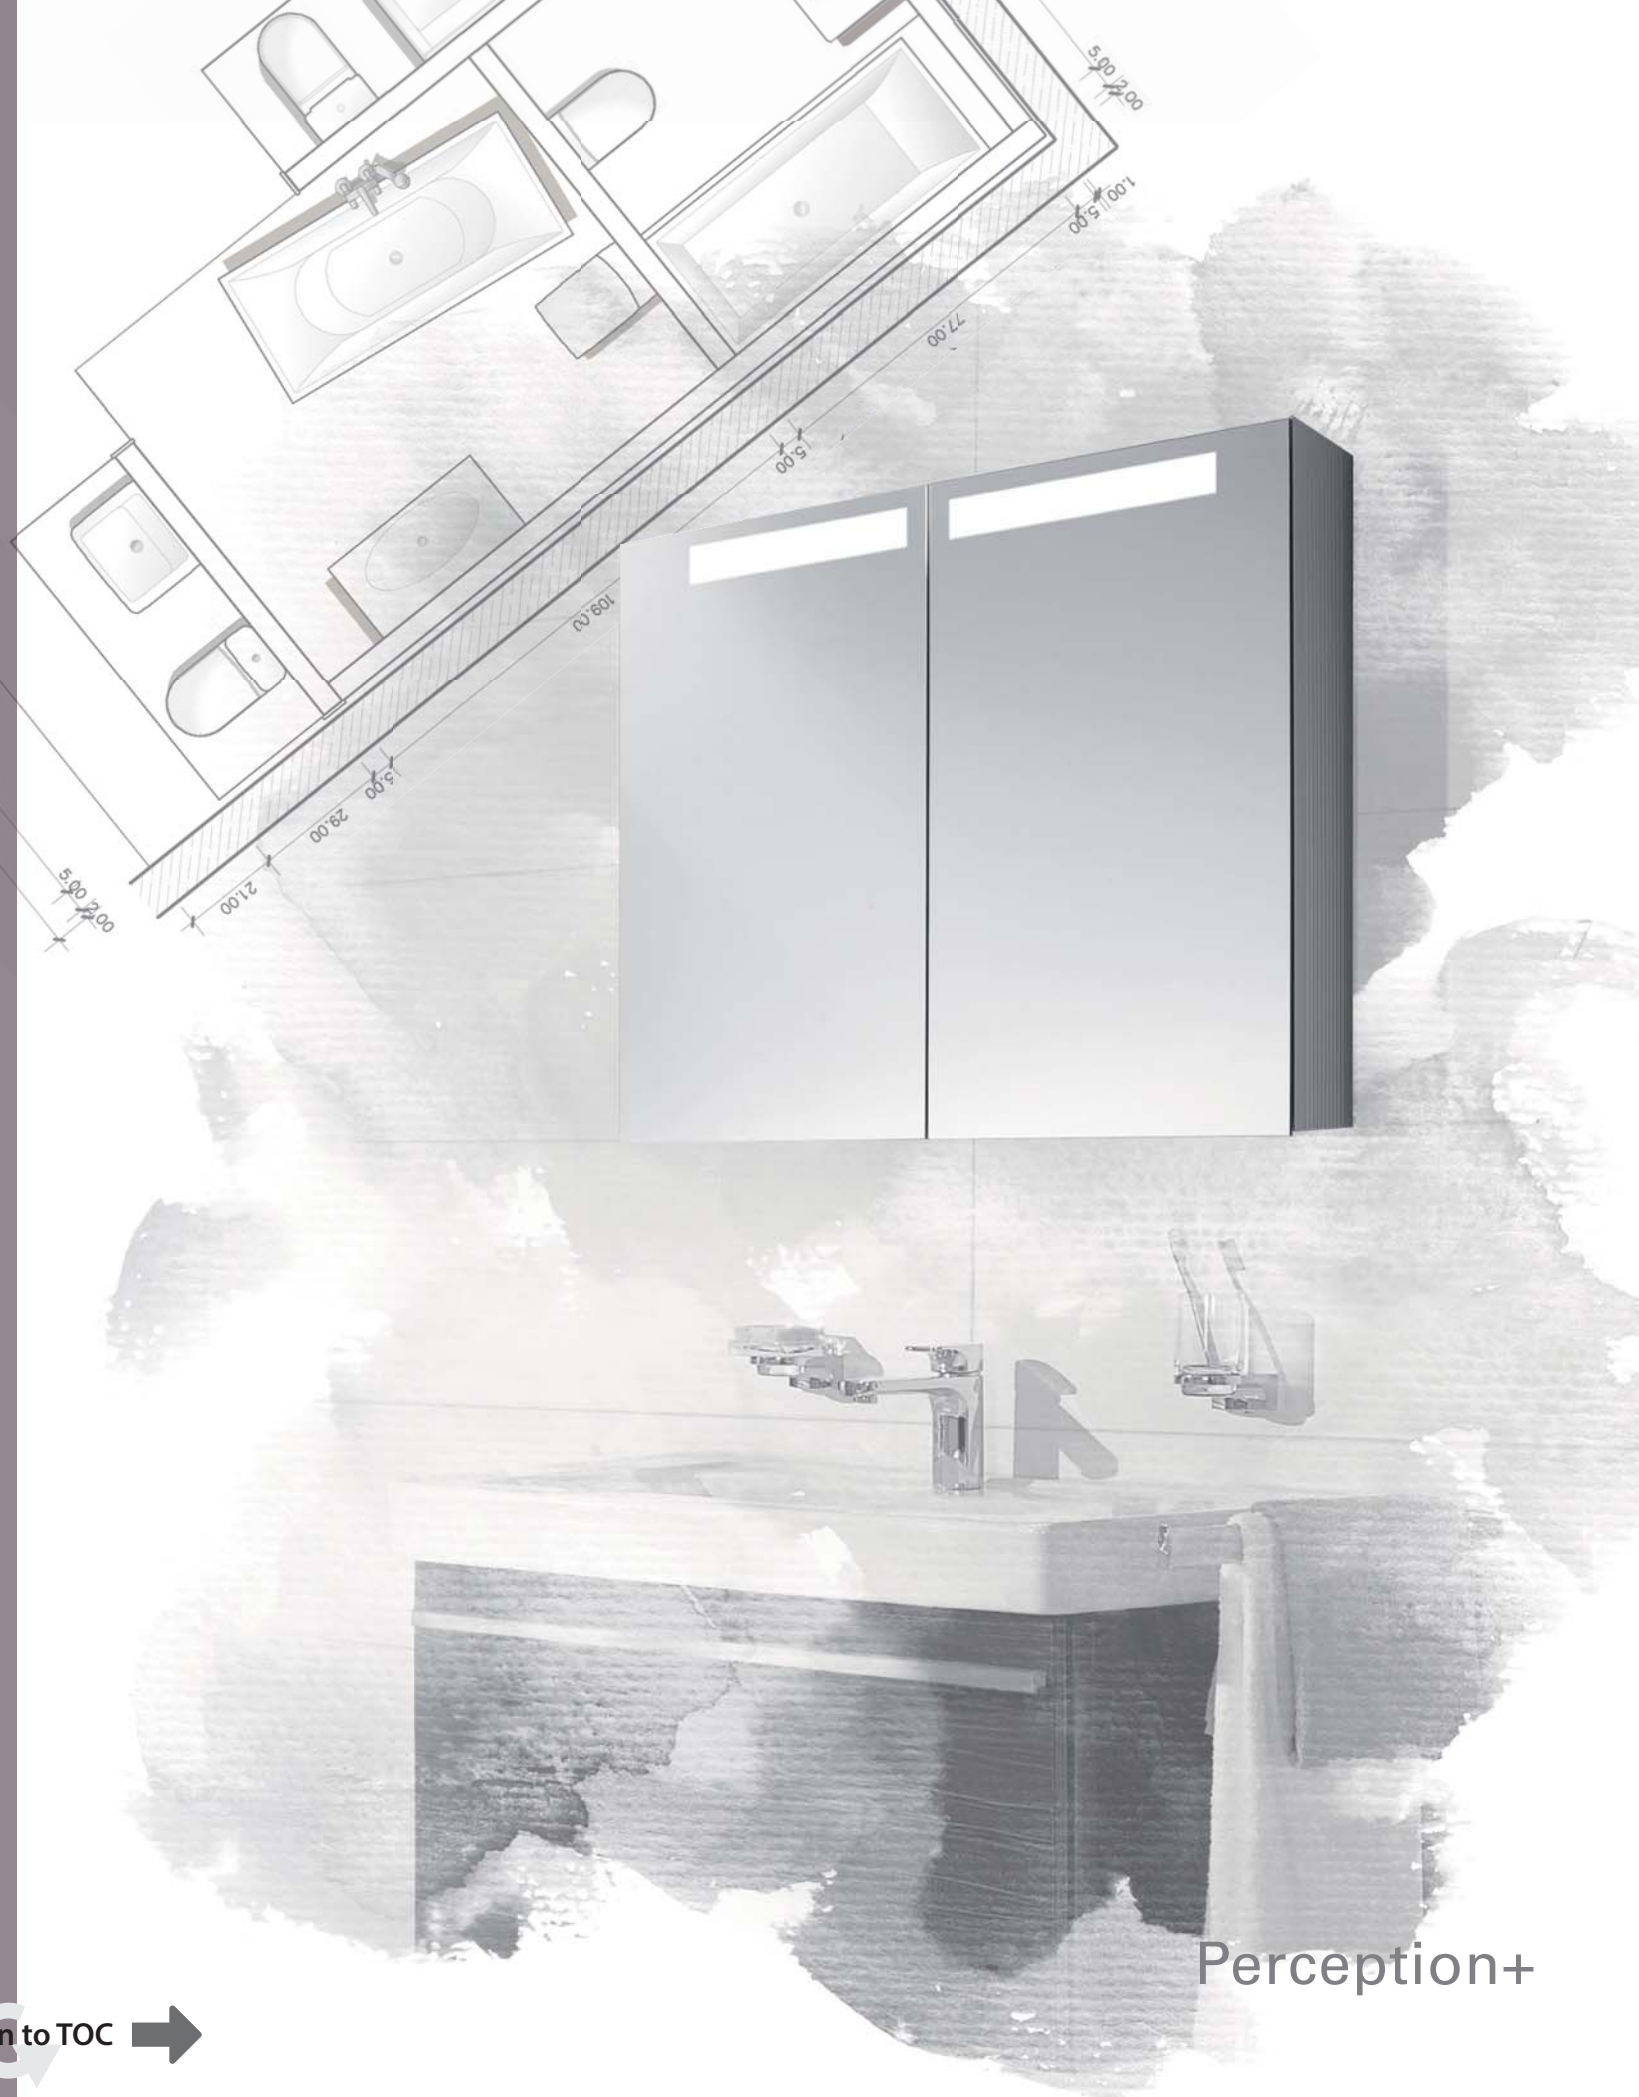

SQUARO
UBQ180SQR2FV-01
Drop-in Quaryl® bathtub
Rectangular shape
Includes bath feet

ACRYLIC BATHTUBS

LOOP & FRIENDS
UBA180LFS7PDFV-01
Freestanding acrylic bathtub
Rectangular shape

LOOP & FRIENDS
UBA180LF07PDFV-01
Freestanding acrylic bathtub
Oval shape

MEDICINE CABINETS & MIRRORS

Sophisticated Design for a Fresh Start to Your Morning

Sleek refined design, energy efficiency and a multitude of options for personalization distinguish Villeroy & Boch's medicine cabinets and mirrors. Medicine cabinets feature Soft-closing technology, heat and energy efficient LED lighting and adjustable glass shelves. The mirror collections offer exquisite craftsmanship in every detail from beveled glass and cantilevered LEDs to decorative hardwood construction.