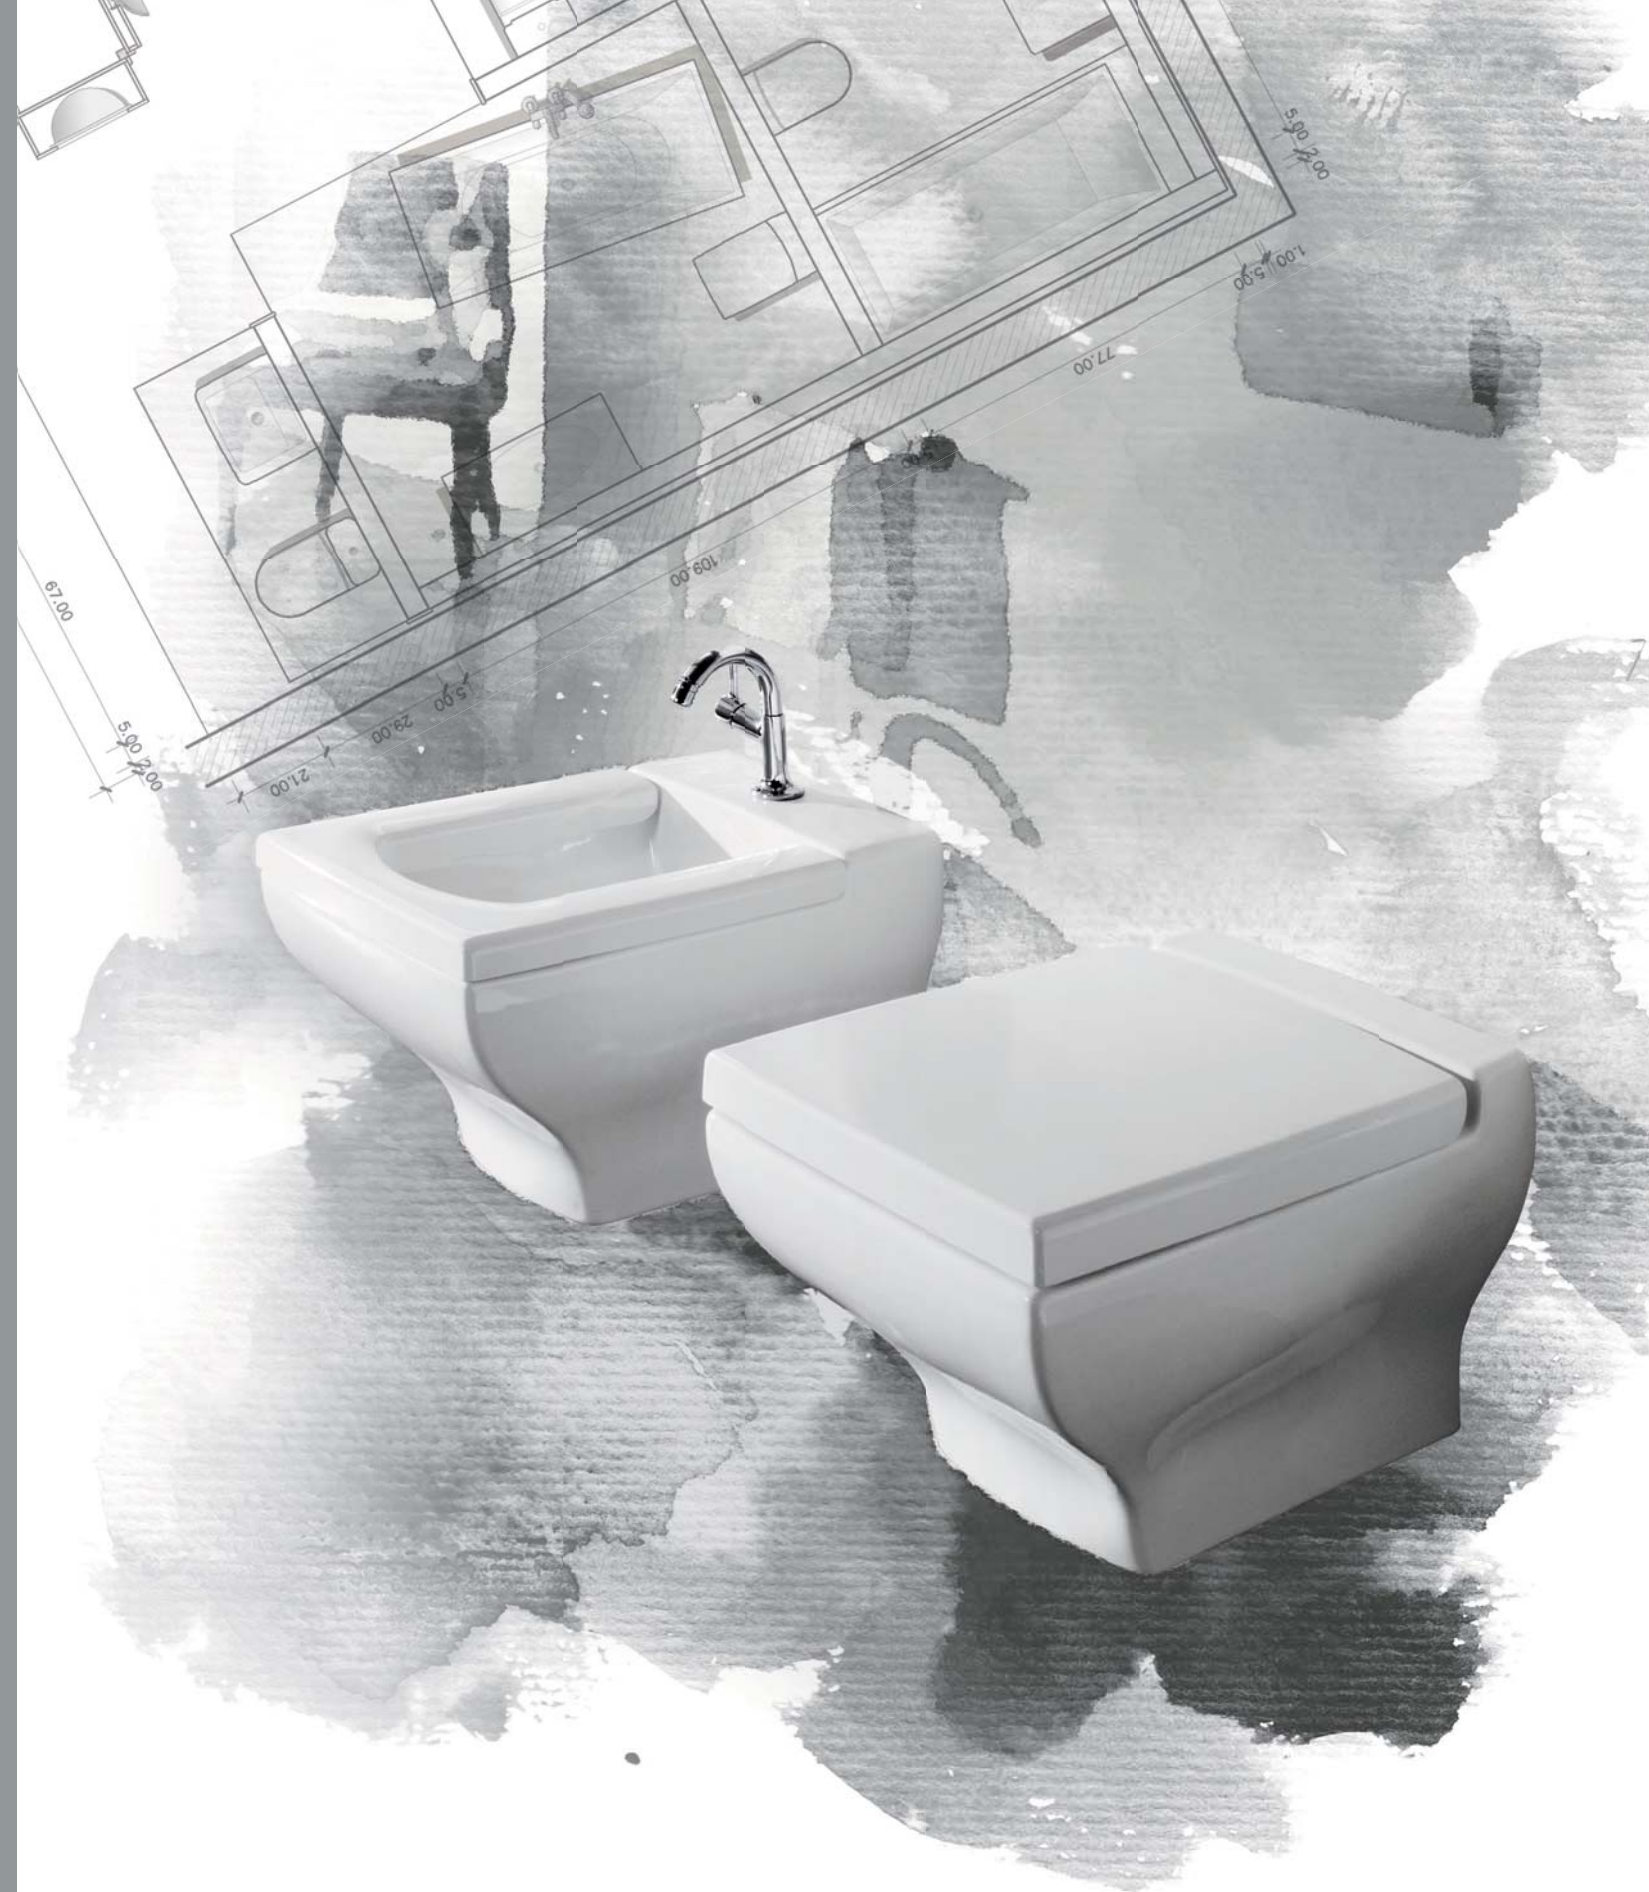

2012

SUBWAY
Subway one piece toilet completes the global bestseller collection.

2015

PERCEPTION +
Perception + cabinets combine European design with American practicality.

TABLE OF CONTENTS

06	WALL-MOUNTED TOILETS & BIDETS
18	FLOOR-STANDING TOILETS
26	WASHBASINS
34	BATHROOM FURNITURE
44	BATHTUBS
50	MEDICINE CABINETS & MIRRORS
60	REFERENCE PROJECTS

WALL-MOUNTED TOILETS & BIDETS

The New Must-have for Bathrooms

As today's bathrooms take on a more contemporary aesthetic, streamlined, wall-mounted toilets that save space are emerging as the perfect complement. Villeroy & Boch offers a broad variety of easy-to-install models that embody the best of European style and quality, making them a popular choice among upscale designer hotels and residential developments around the world.

La Belle

1

3

2

4

1 SUBWAY – A Clear Choice The Subway wall-mounted toilets are a stylish complement to bathrooms with small footprints. Installation can be completed by one person with our SupraFix 2.0 mounting system. Now available with DirectFlush technology

2 MEMENTO – A Contemporary Design Statement The Memento wall-mounted toilet and bidet combine a simple rectilinear design with innovative technology. The toilet seat incorporates Soft-Closing, Quick-Release features and our exclusive CeramicPlus surface technology, all of which simplify cleaning.