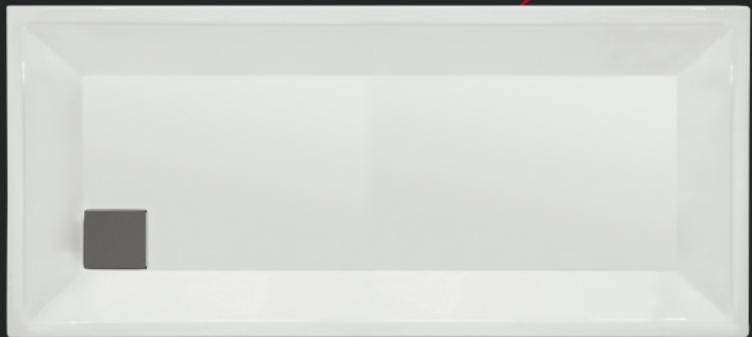

קטלוג אמבטיות

אגניות ותעלות ניקוז

A decorative graphic consisting of two white dots of different sizes and a white line that curves between them, crossing itself. The larger dot is at the top right, and the smaller one is at the bottom left. The line starts from the left, goes up to the larger dot, then curves down and left to the smaller dot, and finally curves up and right to the larger dot.

סיין

≈ 1,500 / 60cm
≈ 2,000 / 75cm
≈ 2,500 / 100cm

פנמה

≈ 1,500 / 60cm
≈ 2,000 / 75cm
≈ 2,500 / 100cm

*לבן בלבד *המחיר כולל אביק

T70

₪ 3,687 / 140X70cm
₪ 3,834 / 150X70cm
₪ 3,980 / 160X70cm
₪ 4,139 / 170X70cm